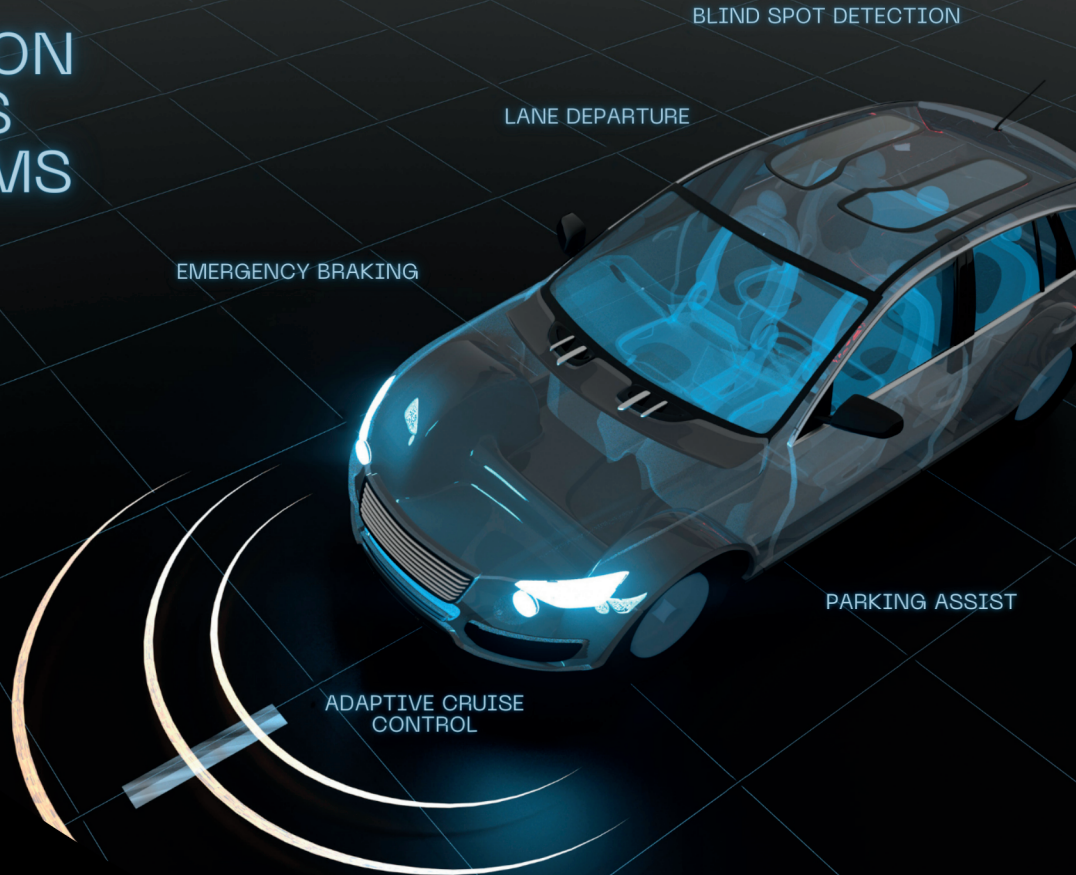

*Requires management system integration

COMMON ADAS SYSTEMS

HOW IT WORKS

VSSTA scan tool integration allows you to perform system calibrations and diagnostic scans.

VSSTA's online portal then utilizes documents and scan data to instantly identify opportunities for repair.