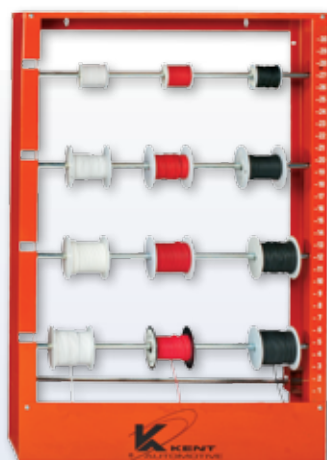

Universal Bolts, Wires and Hose Clamps - 1622154

79 Items, 5817 Pieces

Includes 2 40 Compartment Storage Bins (I478832), Wire Rack (KA5800), and Hose Clamp Rack (KA1R02)

Conductaloy™ Cross-Linked Primary Wire Assortment
12 100' Spools, Storage Rack Included
Item # KL227

Worm Drive Hose Clamp Assortment
180 Pieces Total, Storage Rack Included
Item # KL115

Metric 8.8 Fastening System – DIN
M6 - M10 Diameters, 10mm - 40mm Lengths, 1,425 Pieces
Item # P7982

Grade 5 Zinc-Plated Cap Screw Fastening System – UNC
1/4 - 1/2 Diameters, 1/2" - 3" Lengths, 4,200 Pieces
Item # KL177