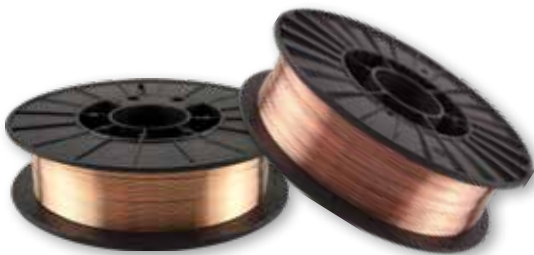

Welding

Welding Wire